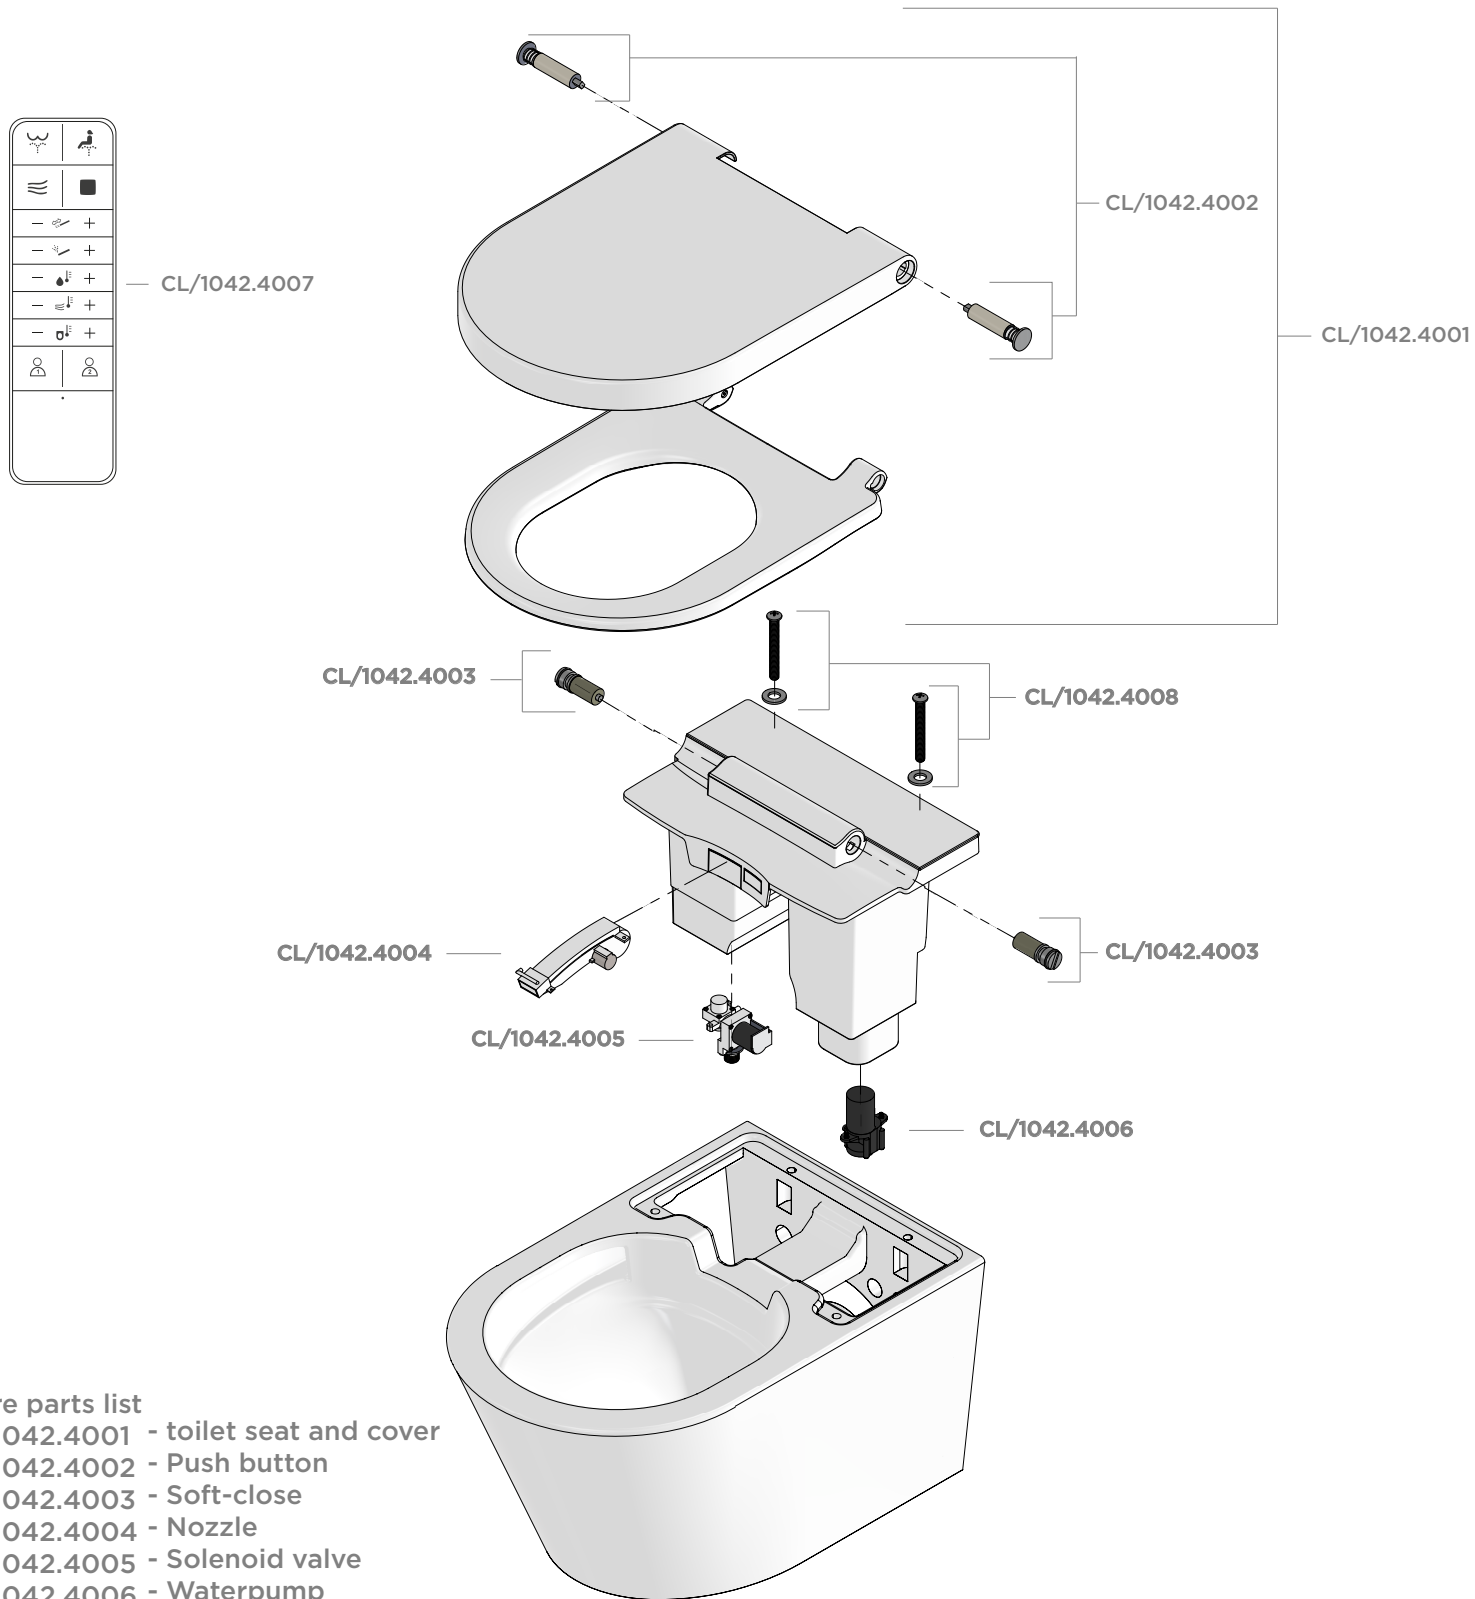

# Clever - shower toilet

57cm

# clou

CL/04.05020

## Spare parts list

- CL/1042.4001 - toilet seat and cover
- CL/1042.4002 - Push button
- CL/1042.4003 - Soft-close
- CL/1042.4004 - Nozzle
- CL/1042.4005 - Solenoid valve
- CL/1042.4006 - Waterpump
- CL/1042.4007 - Remote controller
- CL/1042.4008 - Mounting screws