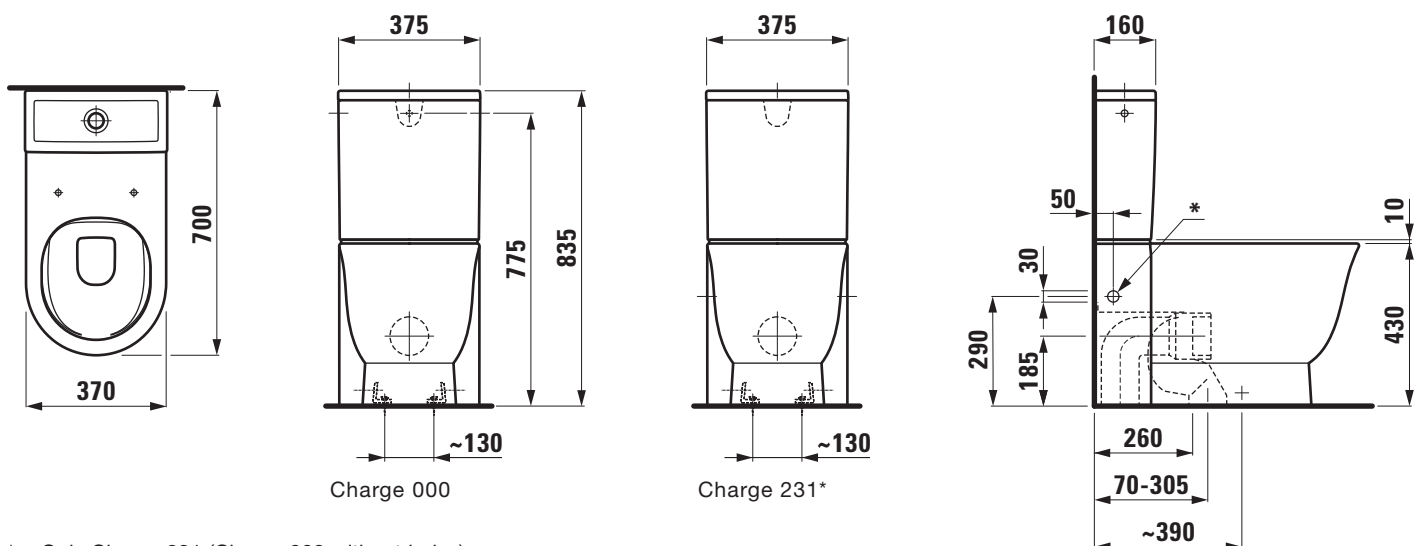

SET THE NEW CLASSIC

Floorstanding WC combination rimless

82485.8

TECHNICAL DATA

Order no.	82485.8
Certified to	EN 997 / EN 33
Specification	rimless Washdown for 5/3-l-flush Charge 000 – 2 fixing holes, without lateral holes
Special specification	Charge 231 – 2 fixing holes, with lateral holes
Outlet	horizontal VARIO, vertical 70 - 305 mm
Weight	37,0 kg
Accessories excl.	Charge 000 – Cistern, order no. 82885.1, 82885.2 Charge 231 – Cistern, order no. 82885.3, 82885.5 WC seat and cover with automatic lowering system, order no. 89185.1
Mounting acc. incl.	Fixing set, order no. 89175.7

Mounting acc. excl.	for VARIO-outlet 70 - 160 mm LAUFEN-connection, order no. 89009.2 for VARIO-outlet 160 - 305 mm only LAUFEN-connection, order no. 89902.5
Colours	see colour table

SPECIFICATION TEXT

Floorstanding WC pan rimless washdown Laufen-THE NEW CLASSIC, sanitary ceramic, for cistern, EN 997, EN 33
5/3-l-flush, dimensions 370 x 700 x 440 mm
outlet horizontal, VARIO vertical 70 - 305 mm
back to wall, concealed fixation, 2 fixing holes
Special feature: rimless, concealed surfaces directing water are fully glazed throughout, vacuum checked
Further options / accessories: Surface refinement LCC (only white), 2 lateral holes (option 231), cistern 82885.1, 82885.2 (option 000), 82885.3, 82885.5 (option 231), WC seat and cover with automatic lowering 89185.1
Order no. 82485.8

TECHNICAL DRAWINGS / S 1 : 20

* = Only Charge 231 (Charge 000 without holes)