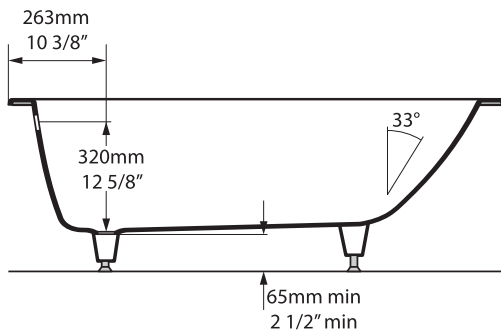

Top view

Front view

Side view

Section BB

Section AA

Drop In Cut Out

1465mm x 707mm
57 5/8" x 27 7/8"

UnderMount Cut Out

1425mm x 667mm
56 1/8" x 26 1/4"

*All measurements subject to +/-5% tolerance
*Overflow hole not drilled

l = 1500mm / 59"
w = 750mm / 29 1/2"
h = 480-486mm / 18 7/8-19 1/8"

.dwg | .dxf | .skp www.vandabaths.com