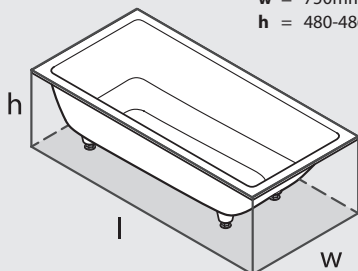

Top view

Front view

Side view

Section BB

Section AA

Drop In Cut Out

1465mm x 707mm
57 5/8" x 27 7/8"

UnderMount Cut Out

1425mm x 667mm
56 1/8" x 26 1/4"

*All measurements subject to +/-5% tolerance
*Overflow hole not drilled

l = 1500mm / 59"
w = 750mm / 29 1/2"
h = 480-486mm / 18 7/8-19 1/8"

.dwg | .dxf | .skp www.vandabaths.com