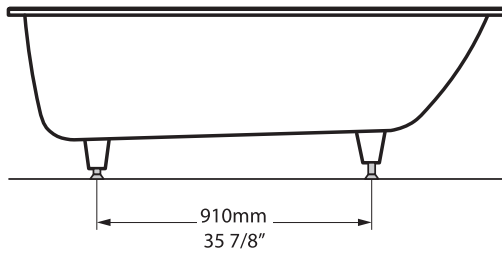

Overflow hole
Mit Überlauf
Avec trou de trop-plein
Con agujero rebosadero
Troppopieno

K60 

K61 

Related collections

Kaldera 56 - UB-KAL-56-10

Drop-in

Kaldera 4

KAL4-N-SW-OF

Top view

Front view

Side view

Section BB

Section AA

Drop In Cut Out

1465mm x 707mm
57 5/8" x 27 7/8"

UnderMount Cut Out

1425mm x 667mm
56 1/8" x 26 1/4"

*All measurements subject to +/-5% tolerance
*Overflow hole not drilled

l = 1500mm / 59"
w = 750mm / 29 1/2"
h = 480-486mm / 18 7/8-19 1/8"

.dwg | .dxf | .skp www.vandabaths.com