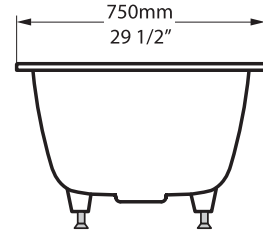

Overflow hole
Mit Überlauf
Avec trou de trop-plein
Con agujero rebosadero
Troppopieno

K60 

K61 

Related collections

Kaldera 56 - UB-KAL-56-10

Drop-in

Kaldera 4

KAL4-N-SW-OF

Top view

Front view

Side view

Section BB

Section AA

Drop In Cut Out

1465mm x 707mm
57 5/8" x 27 7/8"

UnderMount Cut Out

1425mm x 667mm
56 1/8" x 26 1/4"

*All measurements subject to +/-5% tolerance
*Overflow hole not drilled

l = 1500mm / 59"
w = 750mm / 29 1/2"
h = 480-486mm / 18 7/8-19 1/8"

.dwg | .dxf | .skp www.vandabaths.com