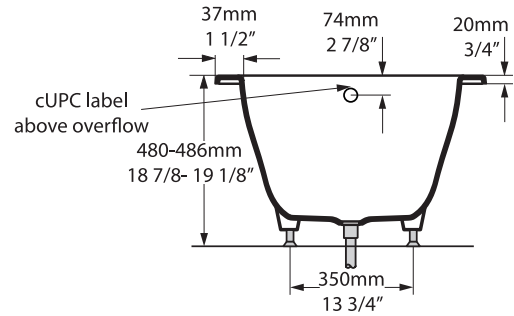

Top view

Front view

Side view

Section BB

Section AA

Drop In Cut Out

1465mm x 707mm
57 5/8" x 27 7/8"

UnderMount Cut Out

1425mm x 667mm
56 1/8" x 26 1/4"

*All measurements subject to +/-5% tolerance
*Overflow hole not drilled

l = 1500mm / 59"
w = 750mm / 29 1/2"
h = 480-486mm / 18 7/8-19 1/8"

.dwg | .dxf | .skp www.vandabaths.com