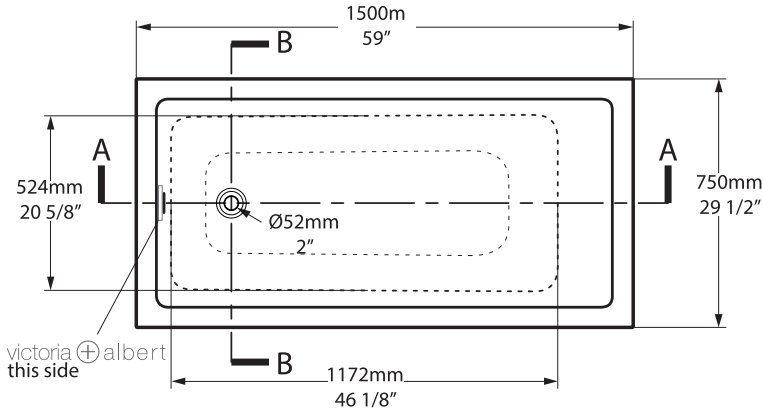

Top view

Front view

Side view

Section BB

Section AA

Drop In Cut Out

1465mm x 707mm
57 5/8" x 27 7/8"

UnderMount Cut Out

1425mm x 667mm
56 1/8" x 26 1/4"

*All measurements subject to +/-5% tolerance
*Overflow hole not drilled

l = 1500mm / 59"
w = 750mm / 29 1/2"
h = 480-486mm / 18 7/8-19 1/8"

.dwg | .dxf | .skp www.vandabaths.com