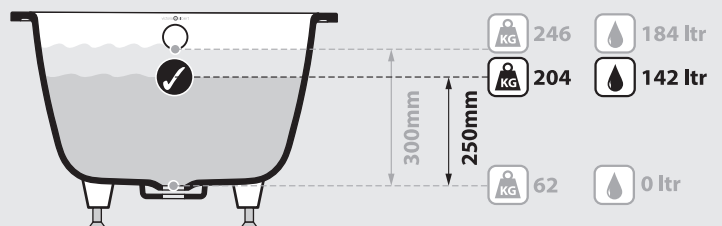

Top view

Front view

Side view

Section BB

Section AA

Drop In Cut Out

1465mm x 707mm
57 5/8" x 27 7/8"

UnderMount Cut Out

1425mm x 667mm
56 1/8" x 26 1/4"

*All measurements subject to +/-5% tolerance
*Overflow hole not drilled

l = 1500mm / 59"
w = 750mm / 29 1/2"
h = 480-486mm / 18 7/8-19 1/8"

.dwg | .dxf | .skp www.vandabaths.com