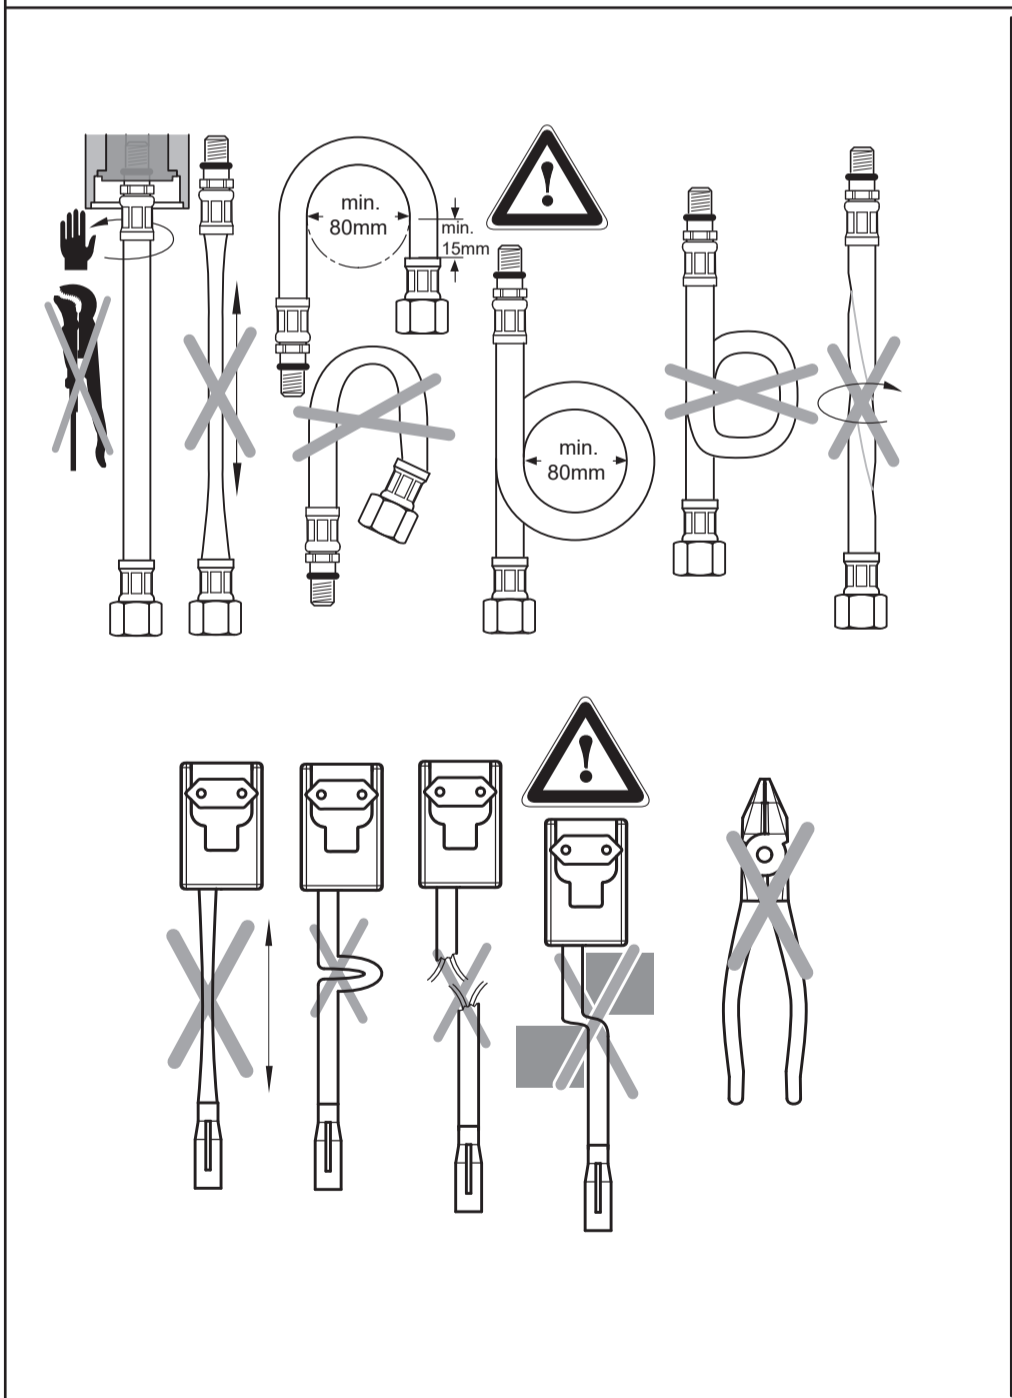

 Ideal Standard

SENSORFLOW NEW
 A 7556 .. A 7557 ..

0221 / A 868 889
 Made in Germany

Ideal Standard International NV
 Corporate Village - Gent Building
 Da Vincilaan 2
 1935 Zaventem
 Belgium

www.idealstandardinternational.com