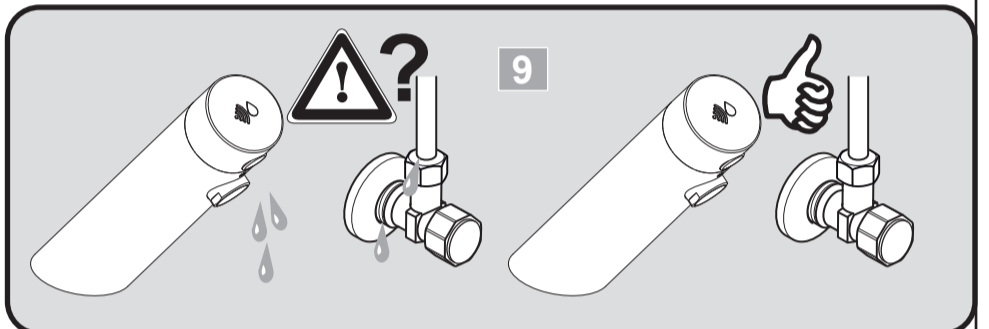

 Ideal Standard

SENSORFLOW NEW
 A 7556 .. A 7557 ..

0221 / A 868 889
 Made in Germany

Ideal Standard International NV
 Corporate Village - Gent Building
 Da Vincilaan 2
 1935 Zaventem
 Belgium

www.idealstandardinternational.com