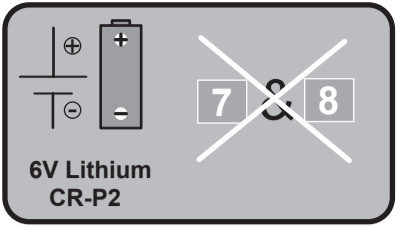

 Ideal Standard

SENSORFLOW NEW
 A 7556 .. A 7557 ..

0221 / A 868 889
 Made in Germany

Ideal Standard International NV
 Corporate Village - Gent Building
 Da Vincilaan 2
 1935 Zaventem
 Belgium

www.idealstandardinternational.com