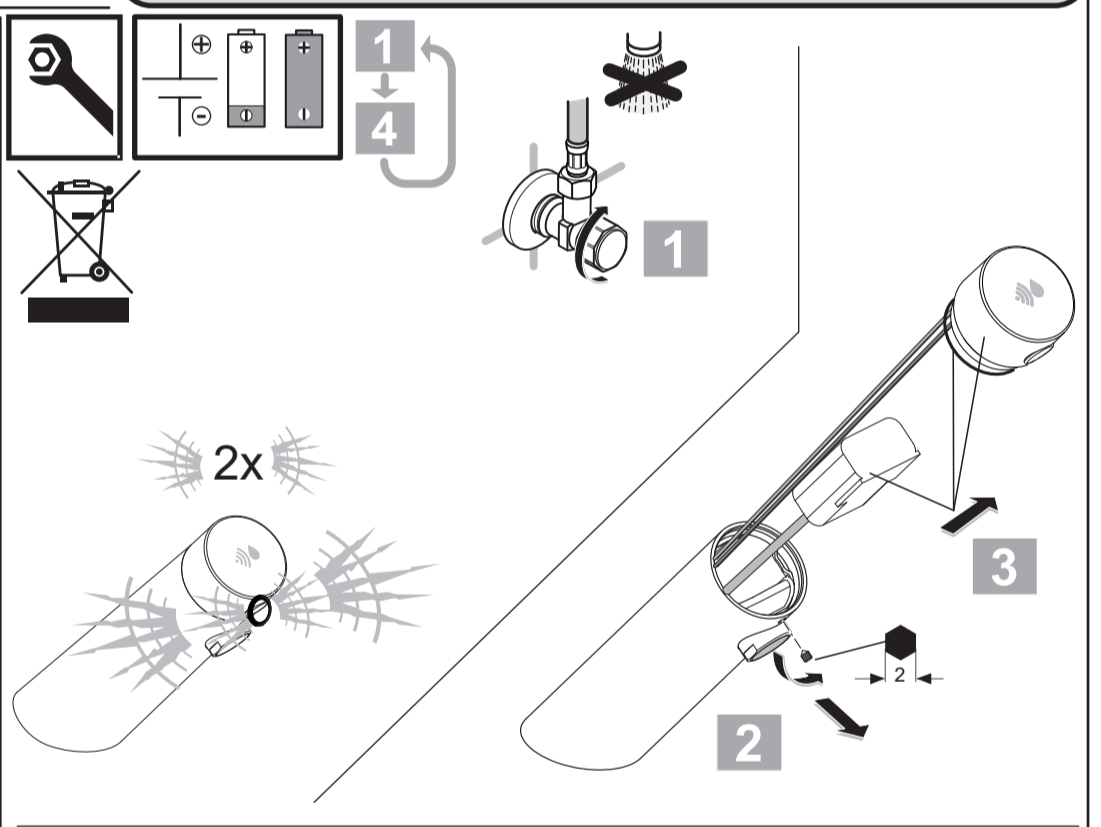

 Ideal Standard

SENSORFLOW NEW
 A 7556 .. A 7557 ..

0221 / A 868 889
 Made in Germany

Ideal Standard International NV
 Corporate Village - Gent Building
 Da Vincilaan 2
 1935 Zaventem
 Belgium

www.idealstandardinternational.com