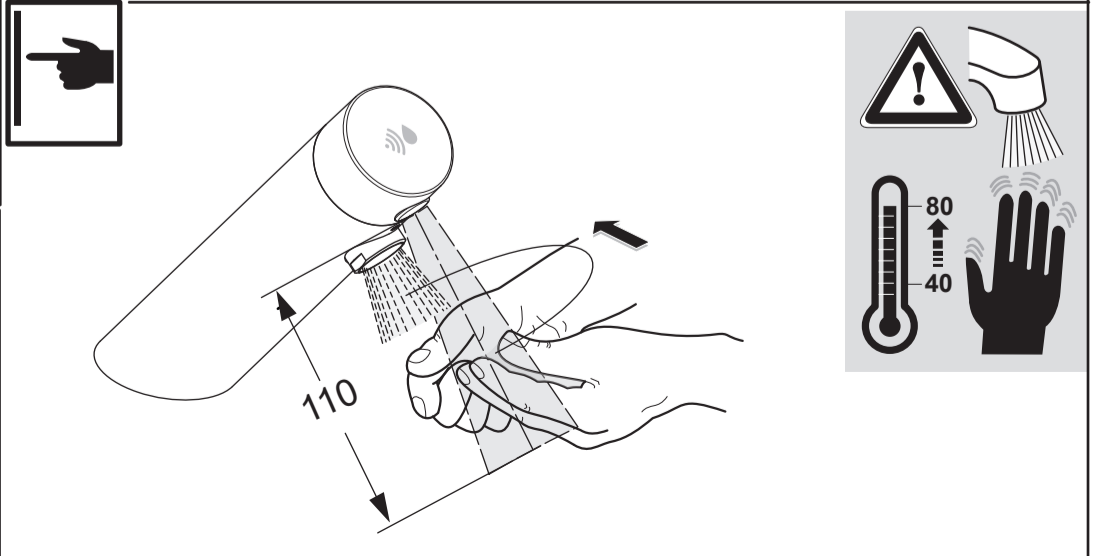

 Ideal Standard

SENSORFLOW NEW
 A 7556 .. A 7557 ..

0221 / A 868 889
 Made in Germany

Ideal Standard International NV
 Corporate Village - Gent Building
 Da Vincilaan 2
 1935 Zaventem
 Belgium

www.idealstandardinternational.com