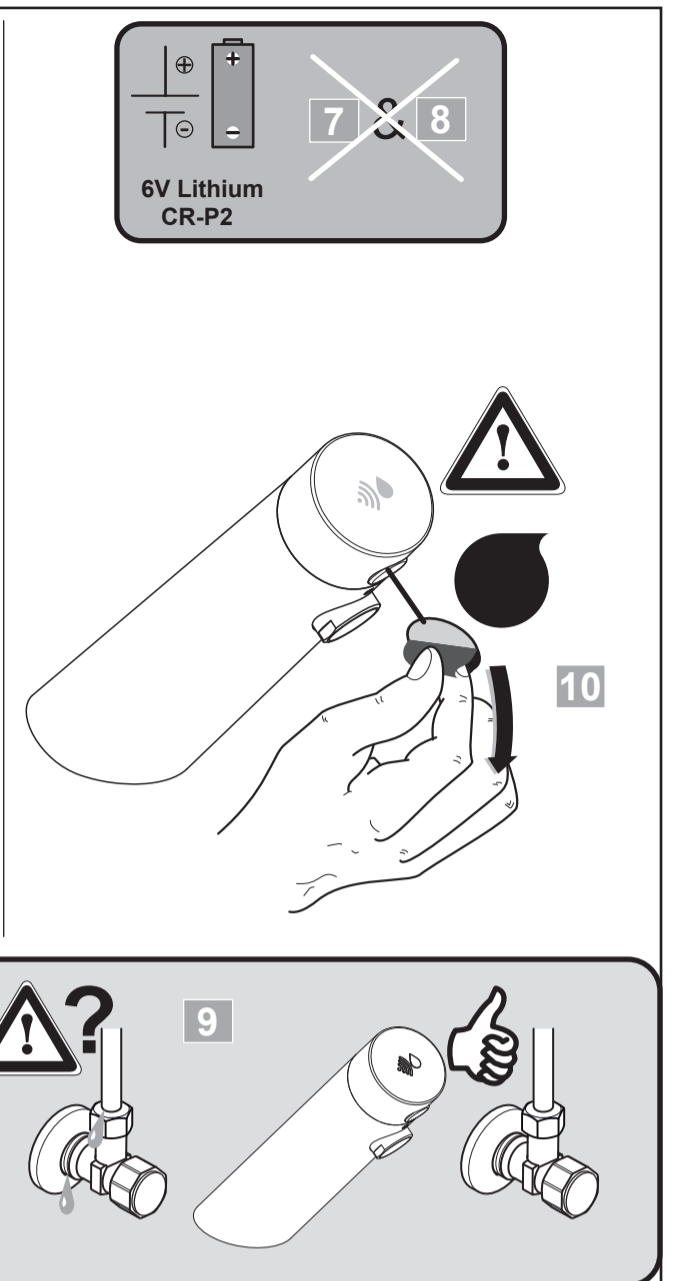

 Ideal Standard

SENSORFLOW NEW
 A 7556 .. A 7557 ..

0221 / A 868 889
 Made in Germany

Ideal Standard International NV
 Corporate Village - Gent Building
 Da Vincilaan 2
 1935 Zaventem
 Belgium

www.idealstandardinternational.com