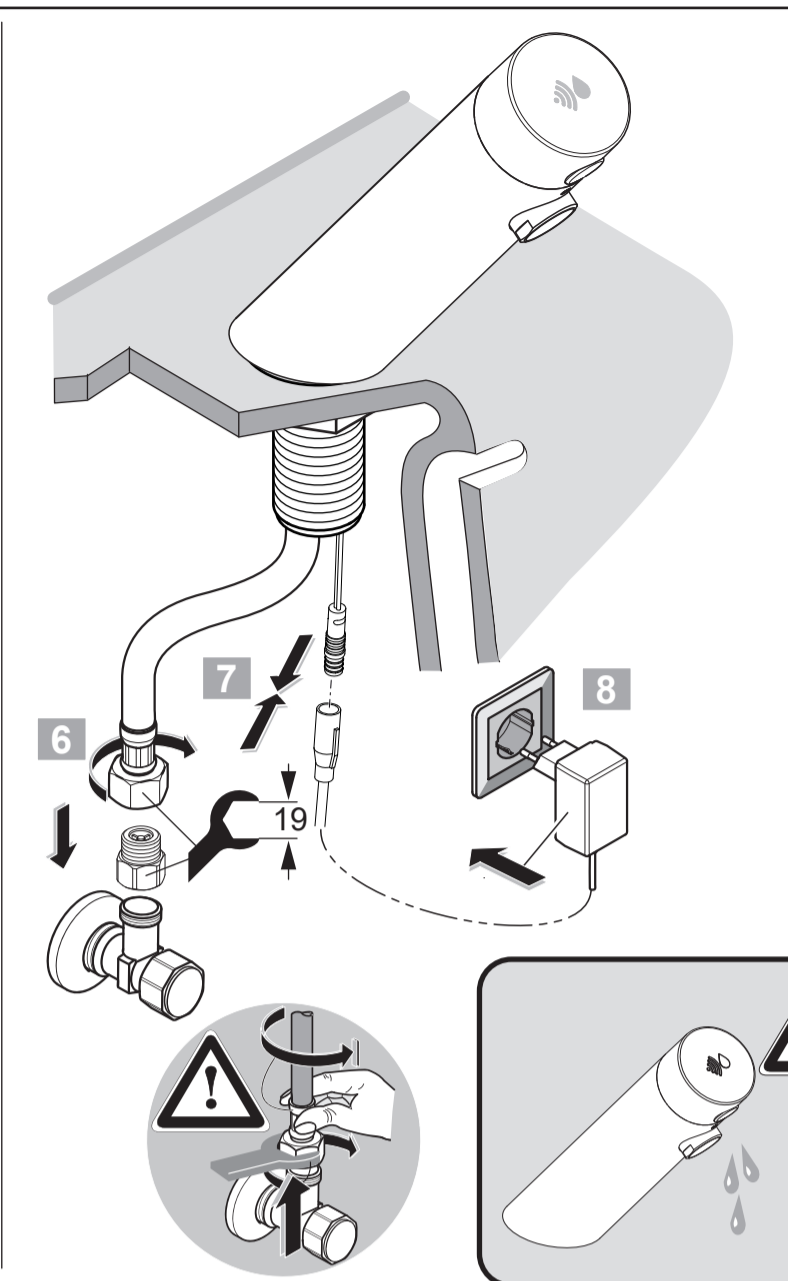

 Ideal Standard

SENSORFLOW NEW
 A 7556 .. A 7557 ..

0221 / A 868 889
 Made in Germany

Ideal Standard International NV
 Corporate Village - Gent Building
 Da Vincilaan 2
 1935 Zaventem
 Belgium

www.idealstandardinternational.com