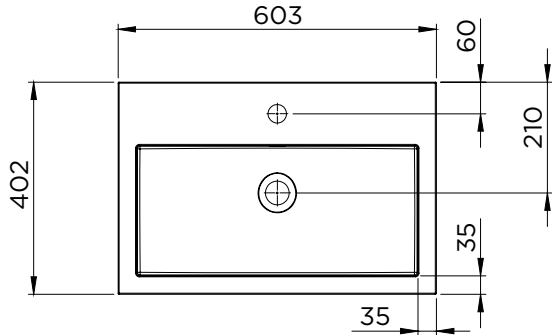

SPRING VOW 40

Characteristic

- Casted marble
- Matt white
- Depth of 40cm

Washbasin	Article Nr.	WxDxH (cm)	Height Inner Basin (cm)	Tap Holes	Sinks	Weight (kg)
Spring Vow 60x40	F70110	60x40x8	6,5	1	1	16
Spring Vow 80x40	F70111	80x40x8	6,5	1	1	22
Spring Vow 100x40	F70112	100x40x8	6,5	1	1	27
Spring Vow 100x40	F70113	100x40x8	6,5	2	1	27
Spring Vow 120x40	F70114	120x40x8	6,5	2	1	31

*For tolerances, view casted marble washbasin quality control sheet (IQ00041).

Spring Vow 60x40

Spring Vow 80x40

Spring Vow 100x40 (1 tap hole)

Spring Vow 100x40 (2 tap holes)

Spring Vow 120x40

Data subject to change

SPRING VOW 40

A-A

Spring Vow 60x40

A-A

Spring Vow 80x40

Data subject to change

SPRING VOW 40

1 tap hole

p holes

Spring Vow 100x40

Spring Vow 120x40

Data subject to change