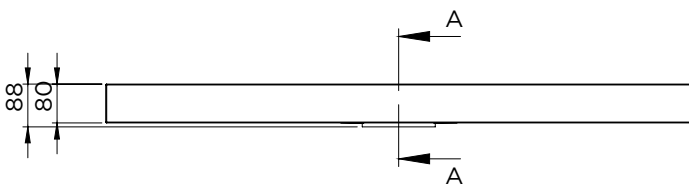

*For tolerances, view casted marble washbasin quality control sheet (IQ00041).

Spring Vow 60x40

Spring Vow 80x40

Spring Vow 100x40 (1 tap hole)

Spring Vow 100x40 (2 tap holes)

Spring Vow 120x40

Data subject to change

SPRING VOW 40

A-A

Spring Vow 60x40

A-A

Spring Vow 80x40

Data subject to change

SPRING VOW 40

1 tap hole

p holes

Spring Vow 100x40

Spring Vow 120x40

Data subject to change