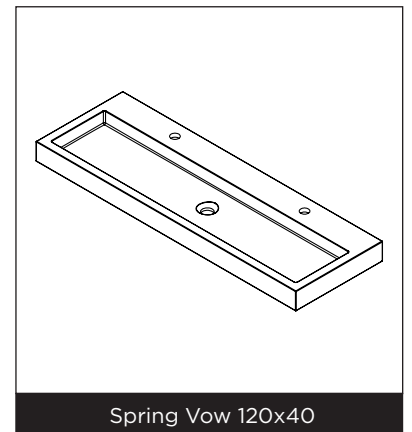

SPRING VOW 40

Characteristic

- Casted marble
- Matt white
- Depth of 40cm

Washbasin	Article Nr.	WxDxH (cm)	Height Inner Basin (cm)	Tap Holes	Sinks	Weight (kg)
Spring Vow 60x40	F70110	60x40x8	6,5	1	1	16
Spring Vow 80x40	F70111	80x40x8	6,5	1	1	22
Spring Vow 100x40	F70112	100x40x8	6,5	1	1	27
Spring Vow 100x40	F70113	100x40x8	6,5	2	1	27
Spring Vow 120x40	F70114	120x40x8	6,5	2	1	31

*For tolerances, view casted marble washbasin quality control sheet (IQ00041).

Spring Vow 60x40

Spring Vow 80x40

Spring Vow 100x40 (1 tap hole)

Spring Vow 100x40 (2 tap holes)

Spring Vow 120x40

Data subject to change

SPRING VOW 40

A-A

Spring Vow 60x40

A-A

Spring Vow 80x40

Data subject to change

SPRING VOW 40

1 tap hole

p holes

Spring Vow 100x40

Spring Vow 120x40

Data subject to change