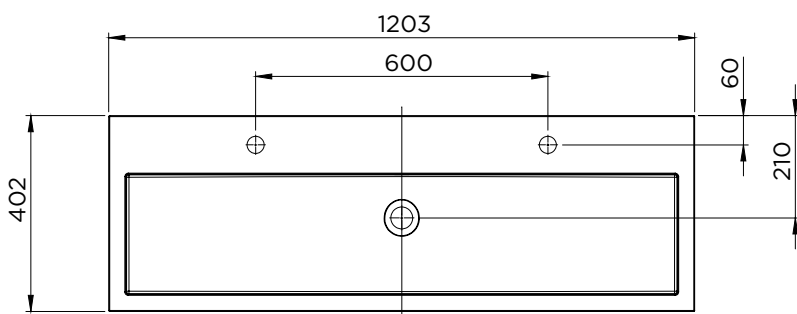

*For tolerances, view casted marble washbasin quality control sheet (IQ00041).

Spring Vow 60x40

Spring Vow 80x40

Spring Vow 100x40 (1 tap hole)

Spring Vow 100x40 (2 tap holes)

Spring Vow 120x40

Data subject to change

SPRING VOW 40

A-A

Spring Vow 60x40

A-A

Spring Vow 80x40

Data subject to change

SPRING VOW 40

1 tap hole

p holes

Spring Vow 100x40

Spring Vow 120x40

Data subject to change