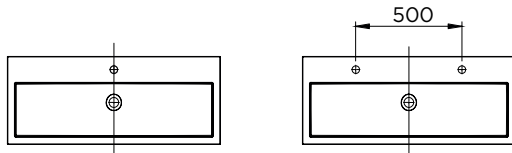

SPRING VOW 40

Characteristic

- Casted marble
- Matt white
- Depth of 40cm

Washbasin	Article Nr.	WxDxH (cm)	Height Inner Basin (cm)	Tap Holes	Sinks	Weight (kg)
Spring Vow 60x40	F70110	60x40x8	6,5	1	1	16
Spring Vow 80x40	F70111	80x40x8	6,5	1	1	22
Spring Vow 100x40	F70112	100x40x8	6,5	1	1	27
Spring Vow 100x40	F70113	100x40x8	6,5	2	1	27
Spring Vow 120x40	F70114	120x40x8	6,5	2	1	31

*For tolerances, view casted marble washbasin quality control sheet (IQ00041).

Spring Vow 60x40

Spring Vow 80x40

Spring Vow 100x40 (1 tap hole)

Spring Vow 100x40 (2 tap holes)

Spring Vow 120x40

Data subject to change

SPRING VOW 40

A-A

Spring Vow 60x40

A-A

Spring Vow 80x40

Data subject to change

SPRING VOW 40

1 tap hole

p holes

Spring Vow 100x40

Spring Vow 120x40

Data subject to change