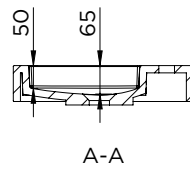

*For tolerances, view casted marble washbasin quality control sheet (IQ00041).

Spring Vow 60x40

Spring Vow 80x40

Spring Vow 100x40 (1 tap hole)

Spring Vow 100x40 (2 tap holes)

Spring Vow 120x40

Data subject to change

SPRING VOW 40

A-A

Spring Vow 60x40

A-A

Spring Vow 80x40

Data subject to change

SPRING VOW 40

1 tap hole

p holes

Spring Vow 100x40

Spring Vow 120x40

Data subject to change