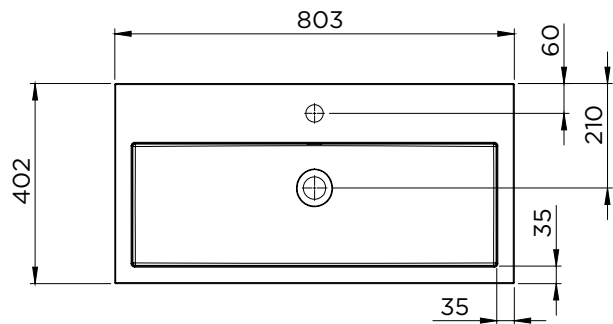

SPRING VOW 40

Characteristic

- Casted marble
- Matt white
- Depth of 40cm

Washbasin	Article Nr.	WxDxH (cm)	Height Inner Basin (cm)	Tap Holes	Sinks	Weight (kg)
Spring Vow 60x40	F70110	60x40x8	6,5	1	1	16
Spring Vow 80x40	F70111	80x40x8	6,5	1	1	22
Spring Vow 100x40	F70112	100x40x8	6,5	1	1	27
Spring Vow 100x40	F70113	100x40x8	6,5	2	1	27
Spring Vow 120x40	F70114	120x40x8	6,5	2	1	31

*For tolerances, view casted marble washbasin quality control sheet (IQ00041).

Spring Vow 60x40

Spring Vow 80x40

Spring Vow 100x40 (1 tap hole)

Spring Vow 100x40 (2 tap holes)

Spring Vow 120x40

Data subject to change

SPRING VOW 40

A-A

Spring Vow 60x40

A-A

Spring Vow 80x40

Data subject to change

SPRING VOW 40

1 tap hole

p holes

Spring Vow 100x40

Spring Vow 120x40

Data subject to change