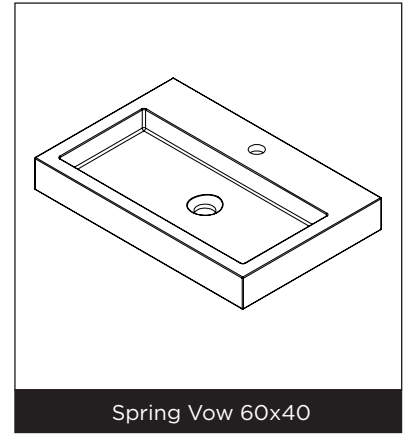

SPRING VOW 40

Characteristic

- Casted marble
- Matt white
- Depth of 40cm

Washbasin	Article Nr.	WxDxH (cm)	Height Inner Basin (cm)	Tap Holes	Sinks	Weight (kg)
Spring Vow 60x40	F70110	60x40x8	6,5	1	1	16
Spring Vow 80x40	F70111	80x40x8	6,5	1	1	22
Spring Vow 100x40	F70112	100x40x8	6,5	1	1	27
Spring Vow 100x40	F70113	100x40x8	6,5	2	1	27
Spring Vow 120x40	F70114	120x40x8	6,5	2	1	31

*For tolerances, view casted marble washbasin quality control sheet (IQ00041).

Spring Vow 60x40

Spring Vow 80x40

Spring Vow 100x40 (1 tap hole)

Spring Vow 100x40 (2 tap holes)

Spring Vow 120x40

Data subject to change

SPRING VOW 40

A-A

Spring Vow 60x40

A-A

Spring Vow 80x40

Data subject to change

SPRING VOW 40

1 tap hole

p holes

Spring Vow 100x40

Spring Vow 120x40

Data subject to change