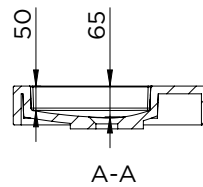

*For tolerances, view casted marble washbasin quality control sheet (IQ00041).

Spring Vow 60x40

Spring Vow 80x40

Spring Vow 100x40 (1 tap hole)

Spring Vow 100x40 (2 tap holes)

Spring Vow 120x40

Data subject to change

SPRING VOW 40

A-A

Spring Vow 60x40

A-A

Spring Vow 80x40

Data subject to change

SPRING VOW 40

1 tap hole

p holes

Spring Vow 100x40

Spring Vow 120x40

Data subject to change