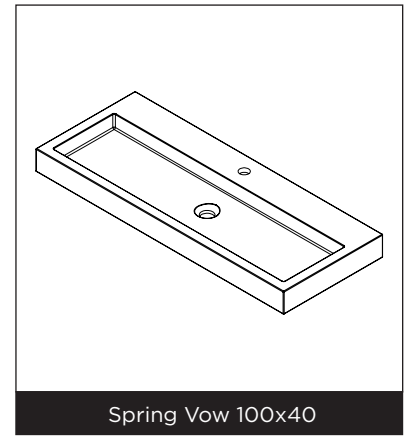

SPRING VOW 40

Characteristic

- Casted marble
- Matt white
- Depth of 40cm

Washbasin	Article Nr.	WxDxH (cm)	Height Inner Basin (cm)	Tap Holes	Sinks	Weight (kg)
Spring Vow 60x40	F70110	60x40x8	6,5	1	1	16
Spring Vow 80x40	F70111	80x40x8	6,5	1	1	22
Spring Vow 100x40	F70112	100x40x8	6,5	1	1	27
Spring Vow 100x40	F70113	100x40x8	6,5	2	1	27
Spring Vow 120x40	F70114	120x40x8	6,5	2	1	31

*For tolerances, view casted marble washbasin quality control sheet (IQ00041).

Spring Vow 60x40

Spring Vow 80x40

Spring Vow 100x40 (1 tap hole)

Spring Vow 100x40 (2 tap holes)

Spring Vow 120x40

Data subject to change

SPRING VOW 40

A-A

Spring Vow 60x40

A-A

Spring Vow 80x40

Data subject to change

SPRING VOW 40

1 tap hole

p holes

Spring Vow 100x40

Spring Vow 120x40

Data subject to change