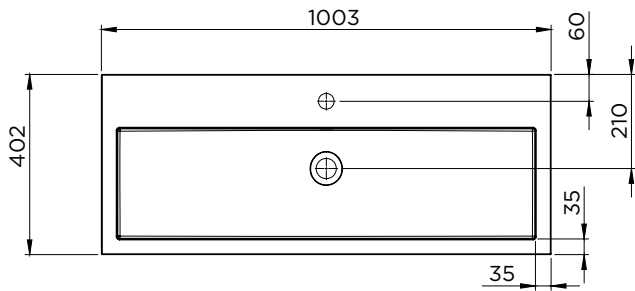

SPRING VOW 40

Characteristic

- Casted marble
- Matt white
- Depth of 40cm

Washbasin	Article Nr.	WxDxH (cm)	Height Inner Basin (cm)	Tap Holes	Sinks	Weight (kg)
Spring Vow 60x40	F70110	60x40x8	6,5	1	1	16
Spring Vow 80x40	F70111	80x40x8	6,5	1	1	22
Spring Vow 100x40	F70112	100x40x8	6,5	1	1	27
Spring Vow 100x40	F70113	100x40x8	6,5	2	1	27
Spring Vow 120x40	F70114	120x40x8	6,5	2	1	31

*For tolerances, view casted marble washbasin quality control sheet (IQ00041).

Spring Vow 60x40

Spring Vow 80x40

Spring Vow 100x40 (1 tap hole)

Spring Vow 100x40 (2 tap holes)

Spring Vow 120x40

Data subject to change

SPRING VOW 40

A-A

Spring Vow 60x40

A-A

Spring Vow 80x40

Data subject to change

SPRING VOW 40

1 tap hole

p holes

Spring Vow 100x40

Spring Vow 120x40

Data subject to change