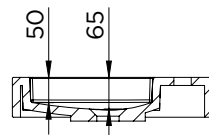

SPRING VOW 40

Characteristic

- Casted marble
- Matt white
- Depth of 40cm

Washbasin	Article Nr.	WxDxH (cm)	Height Inner Basin (cm)	Tap Holes	Sinks	Weight (kg)
Spring Vow 60x40	F70110	60x40x8	6,5	1	1	16
Spring Vow 80x40	F70111	80x40x8	6,5	1	1	22
Spring Vow 100x40	F70112	100x40x8	6,5	1	1	27
Spring Vow 100x40	F70113	100x40x8	6,5	2	1	27
Spring Vow 120x40	F70114	120x40x8	6,5	2	1	31

*For tolerances, view casted marble washbasin quality control sheet (IQ00041).

Spring Vow 60x40

Spring Vow 80x40

Spring Vow 100x40 (1 tap hole)

Spring Vow 100x40 (2 tap holes)

Spring Vow 120x40

Data subject to change

SPRING VOW 40

A-A

Spring Vow 60x40

A-A

Spring Vow 80x40

Data subject to change

SPRING VOW 40

1 tap hole

p holes

Spring Vow 100x40

Spring Vow 120x40

Data subject to change