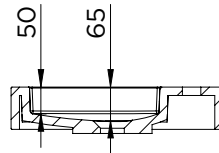

SPRING VOW 40

Characteristic

- Casted marble
- Matt white
- Depth of 40cm

Washbasin	Article Nr.	WxDxH (cm)	Height Inner Basin (cm)	Tap Holes	Sinks	Weight (kg)
Spring Vow 60x40	F70110	60x40x8	6,5	1	1	16
Spring Vow 80x40	F70111	80x40x8	6,5	1	1	22
Spring Vow 100x40	F70112	100x40x8	6,5	1	1	27
Spring Vow 100x40	F70113	100x40x8	6,5	2	1	27
Spring Vow 120x40	F70114	120x40x8	6,5	2	1	31

*For tolerances, view casted marble washbasin quality control sheet (IQ00041).

Spring Vow 60x40

Spring Vow 80x40

Spring Vow 100x40 (1 tap hole)

Spring Vow 100x40 (2 tap holes)

Spring Vow 120x40

Data subject to change

SPRING VOW 40

A-A

Spring Vow 60x40

A-A

Spring Vow 80x40

Data subject to change

SPRING VOW 40

1 tap hole

p holes

Spring Vow 100x40

Spring Vow 120x40

Data subject to change