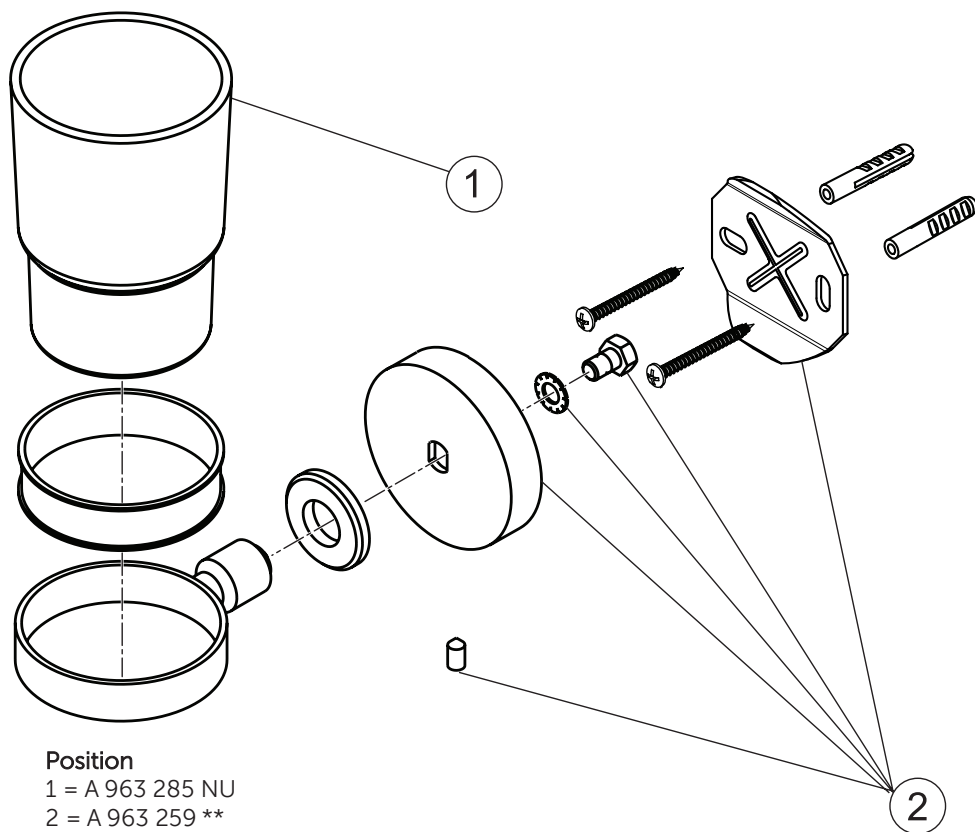

Ideal Standard

IOM

A 9120 **

1115 / MTAc A9120

Position

1 = A 963 285 NU

2 = A 963 259 **

Ideal Standard International NV
Corporate Village - Gent Building
Da Vincilaan 2
1935 Zaventem
Belgium