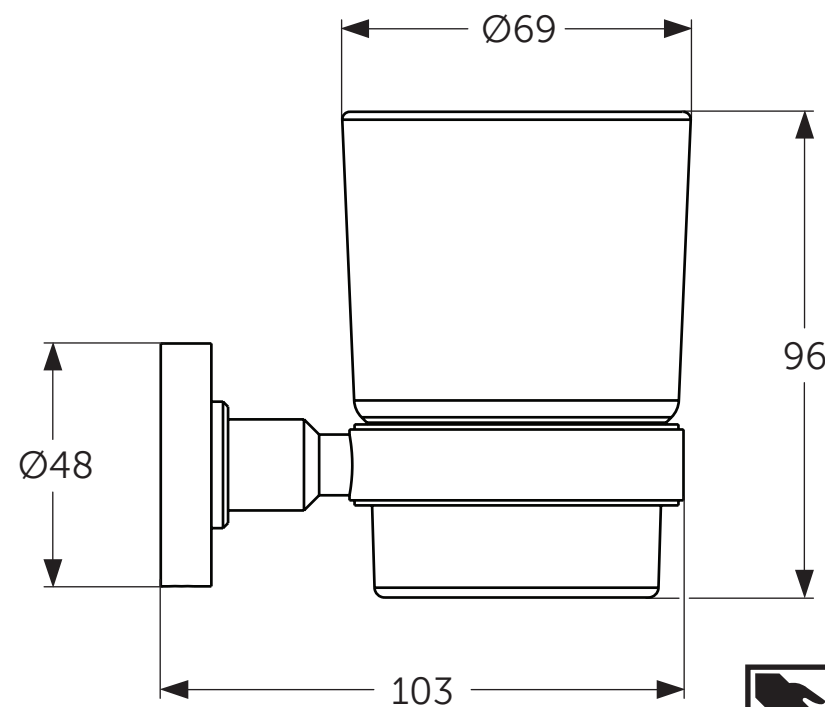

Ideal Standard

IOM

A 9120 **

1115 / MTAc A9120

Position

1 = A 963 285 NU

2 = A 963 259 **

Ideal Standard International NV
Corporate Village - Gent Building
Da Vincilaan 2
1935 Zaventem
Belgium