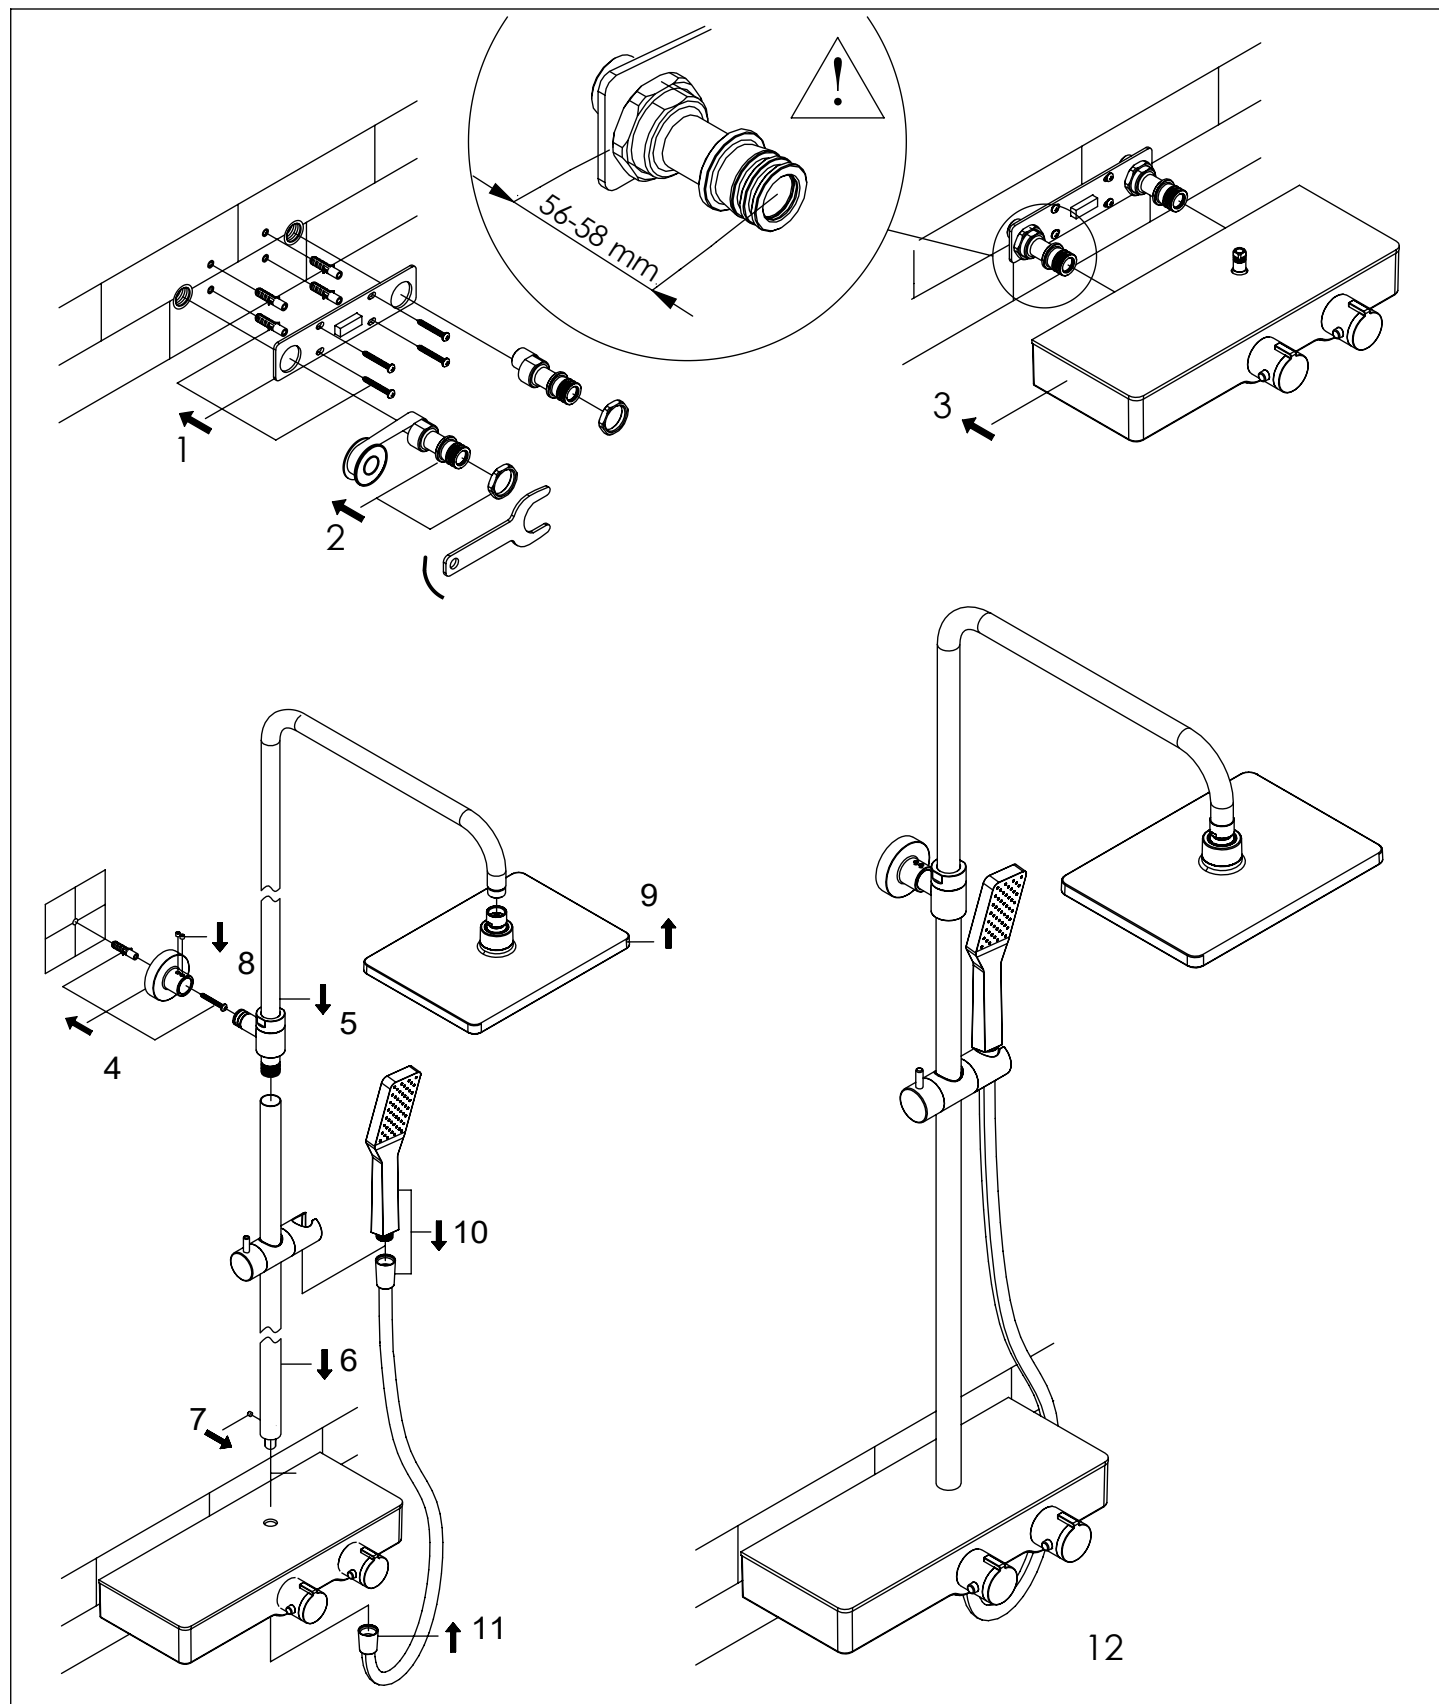

STEINBERG

Brauseset

Shower set

Art.Nr. 390 2700

Installation / Installation