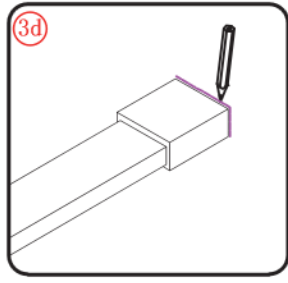

Coated Glass