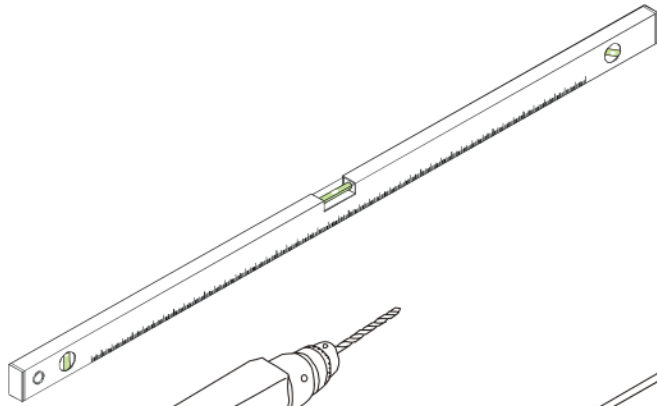

## Side glass

### Installation instructions

( For 2120-60S/70S/80S/90S/100S/110S/120S/130S/140S )

Φ 3mm

Φ 8mm

1

x3

x3

3

Ø3mm

Coated Glass