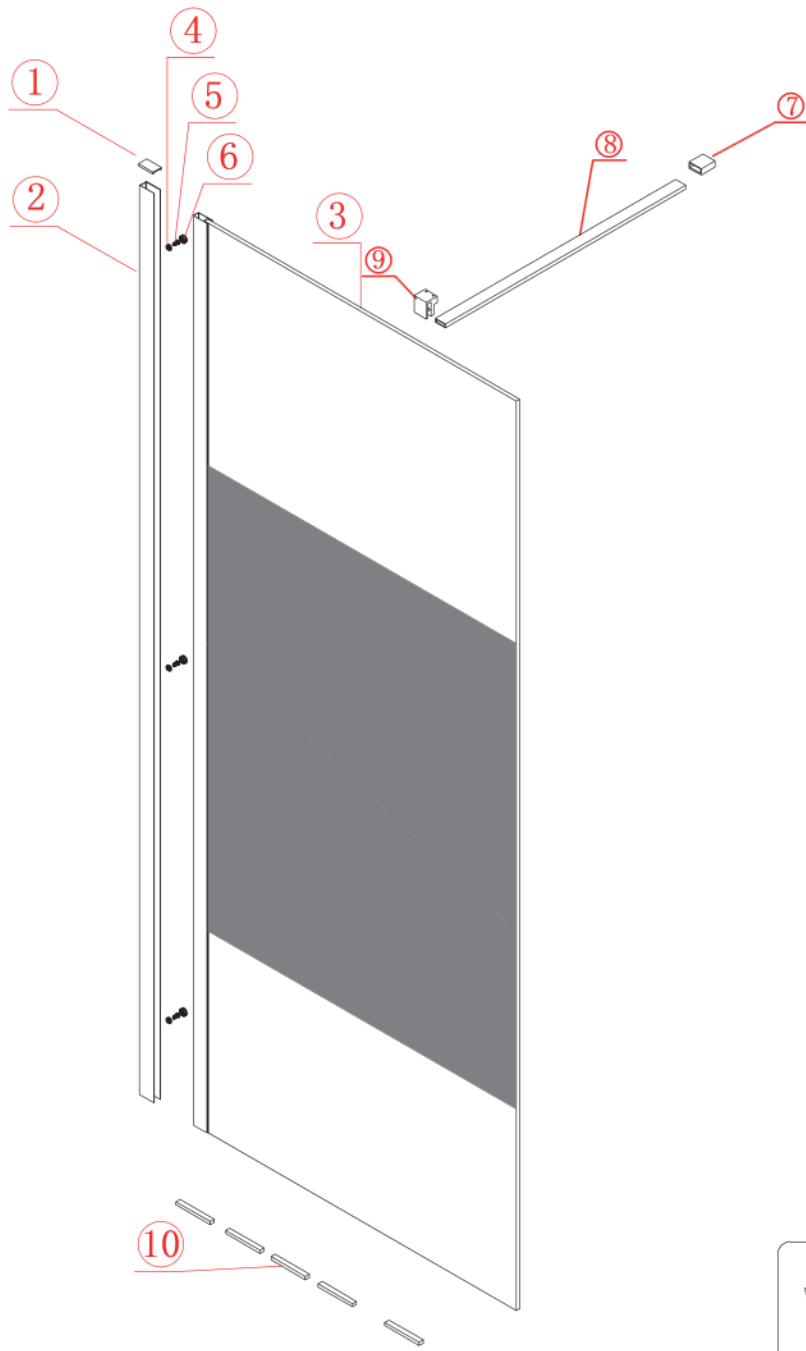

## Side glass

### Installation instructions

( For 2120-60S/70S/80S/90S/100S/110S/120S/130S/140S )

Φ 3mm

Φ 8mm

1

x3

x3

3

Ø3mm

Coated Glass