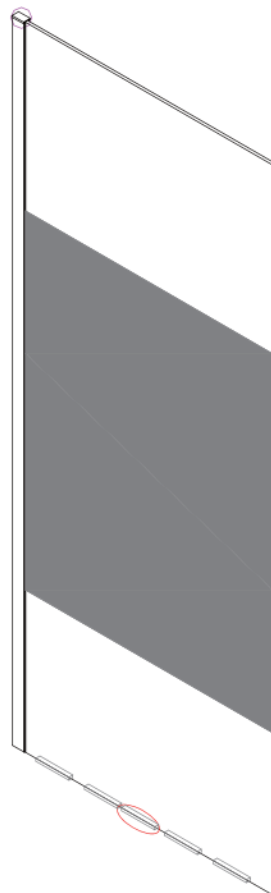

## Side glass

### Installation instructions

( For 2120-60S/70S/80S/90S/100S/110S/120S/130S/140S )

Φ 3mm

Φ 8mm

1

x3

x3

3

Ø3mm

Coated Glass