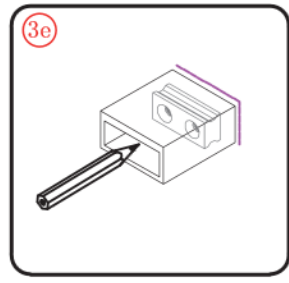

Coated Glass