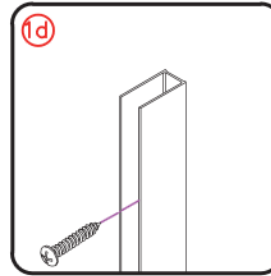

## Side glass

### Installation instructions

( For 2120-60S/70S/80S/90S/100S/110S/120S/130S/140S )

Φ 3mm

Φ 8mm

1

x3

x3

3