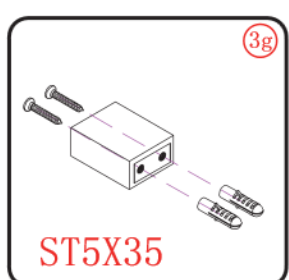

Coated Glass