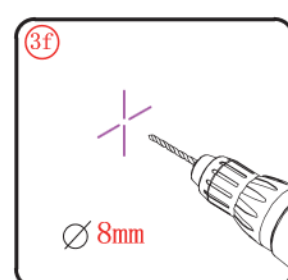

Coated Glass