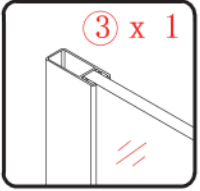

## Side glass

### Installation instructions

( For 2120-60S/70S/80S/90S/100S/110S/120S/130S/140S )

Φ 3mm

Φ 8mm

1

x3

x3

3