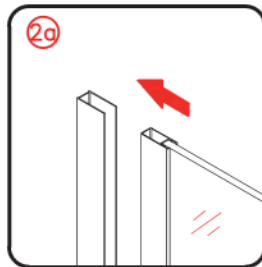

## Side glass

### Installation instructions

( For 2120-60S/70S/80S/90S/100S/110S/120S/130S/140S )

Φ 3mm

Φ 8mm

1

x3

x3

3