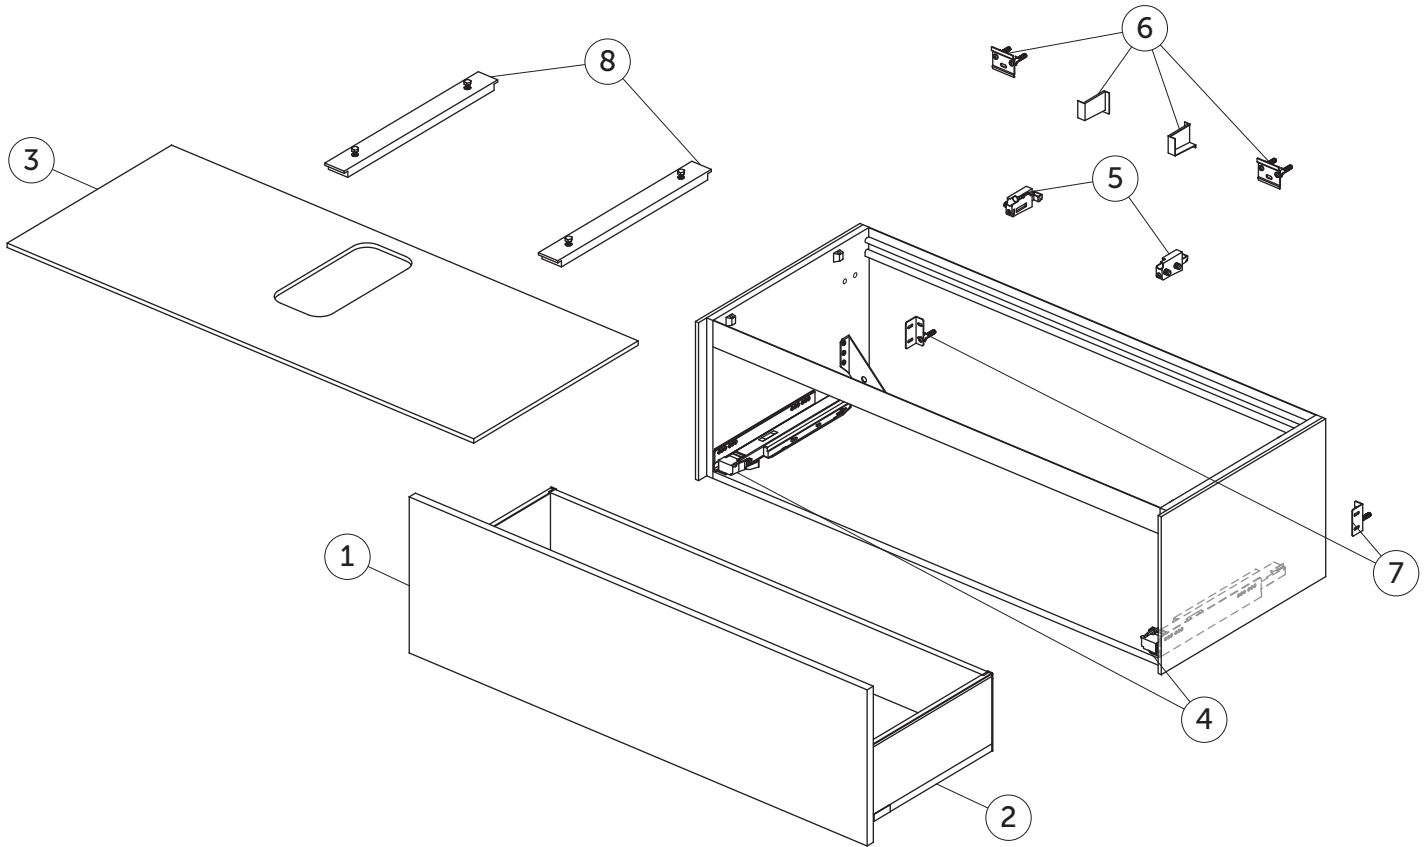

SPARE PARTS

Basin Unit 1200
1 drawer

Item	Description	Colour/Finish	Code No.	Quantity
1	Drawer front panel 1180 x 356	Y1 - Matt White Y2 - Matt Anthracite Y3 - Matt Sunset Y4 - Smoked Oak Y5 - Dark Walnut Y6 - Light Oak	TV782Y1 TV782Y2 TV782Y3 TV782Y4 TV782Y5 TV782Y6	1
2	Drawer structure box 120 x 50.5	Y2 - Matt Anthracite	TV783Y2	1
3	Worktop 1202 x 505 center cut	Y1 - Matt White Y2 - Matt Anthracite Y3 - Matt Sunset Y4 - Smoked Oak Y5 - Dark Walnut Y6 - Light Oak	TV784Y1 TV784Y2 TV784Y3 TV784Y4 TV784Y5 TV784Y6	1
	Worktop 1202 x 505 no cut	Y1 - Matt White Y2 - Matt Anthracite Y3 - Matt Sunset Y4 - Smoked Oak Y5 - Dark Walnut Y6 - Light Oak	TV785Y1 TV785Y2 TV785Y3 TV785Y4 TV785Y5 TV785Y6	1
4	Runners 400 Push KIT		TV76967	pair
5	Hanging brackets KIT 1		RV08267	pair
6	Wall fixation KIT 1 new		TV72667	14
7	Safety KIT (brackets, screws & plugs)		TV38767	12
8	Worktop adjustable support KIT		UV24067	pair