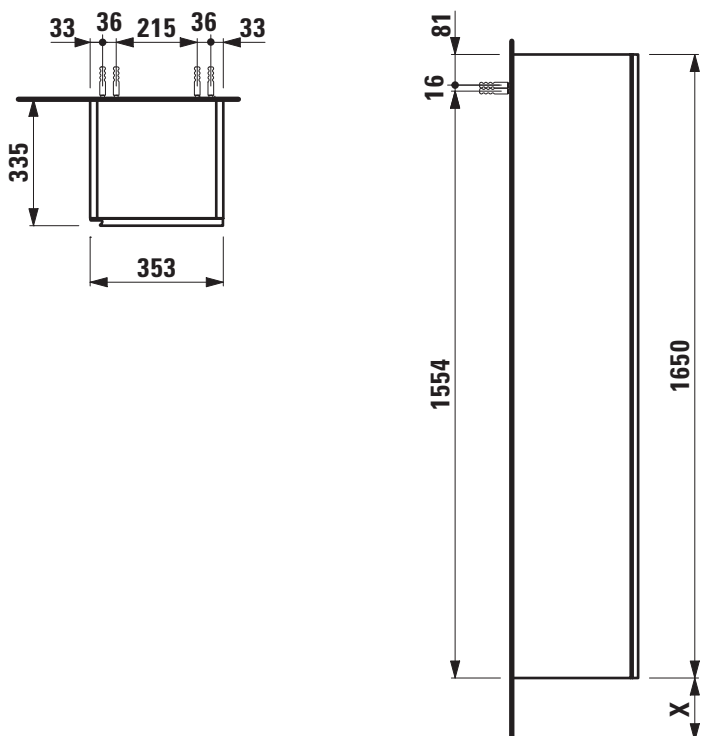

TECHNICAL DATA

Order no.	403722/ door hinge right	Weight	35,0 kg
Dimensions (WxHxD)	353 x 1650 x 335 mm	Mounting acc. incl.	Installation set for furniture, order no. 492171
Specification	<p>Body/Front – 19 mm MDF panels, lacquered or PVC furniture foil (only 267 – Wild oak)</p> <p>back panel, top and bottom panel melamine anthracite</p> <p>White: Interior; front and side panels melamine white</p> <p>Traffic grey, Wild oak: Interior; front and side panels melamine anthracite</p> <p>Specialcolor, Multicolor: Interior; front and side panels lacquered integrated handle at the left side</p> <p>1 door (soft-close mechanism)</p> <p>4 glass shelves (fixed)</p>	Mounting information	The walls installed on must meet the requirements of the furniture in terms of weight and the supplied fastening elements. If this cannot be guaranteed another method of installation needs to be chosen.
		Colours Body/Front	260 – White matt 261 – White glossy 266 – Traffic grey 267 – Wild oak 990 – Specialcolor lacquered selection 999 – Multicolor lacquered selection

TECHNICAL DRAWINGS / S 1 : 20

X = The exact height must be set during installation.